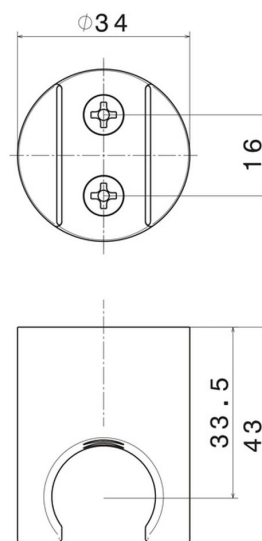

69697X.50.050

Stainless steel fixed wall shower holder - finish Stainless Steel

FEATURES

Material	Stainless Steel
Installation	Wall mounted

TECHNICAL DRAWING

69697X.50.050

Stainless steel fixed wall shower holder - finish Stainless Steel