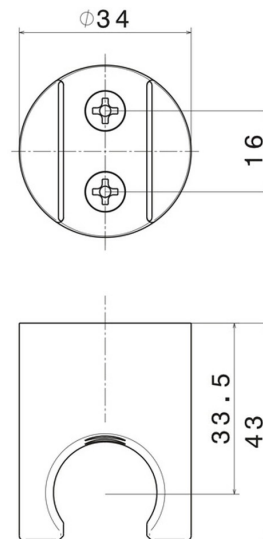

69697X.59.064

Stainless steel fixed wall shower holder - finish PVD Brushed Gun Metal

FEATURES

Material	Stainless Steel
Installation	Wall mounted

TECHNICAL DRAWING

69697X.59.064

Stainless steel fixed wall shower holder - finish PVD Brushed Gun Metal