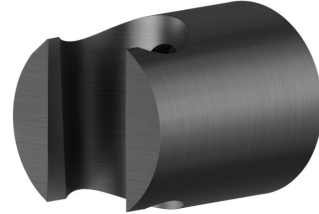

69697X.59.064

Stainless steel fixed wall shower holder - finish PVD Brushed Gun Metal

FEATURES

Material	Stainless Steel
Installation	Wall mounted

TECHNICAL DRAWING

69697X.59.064

Stainless steel fixed wall shower holder - finish PVD Brushed Gun Metal

AVAILABLE FINISHES

59.064

PVD Brushed Gun Metal

50.050

finish Stainless Steel

59.067

finish PVD Brushed Copper Bronze

59.097

finish PVD Brushed Gold

59.098

finish PVD Brushed Pale Gold