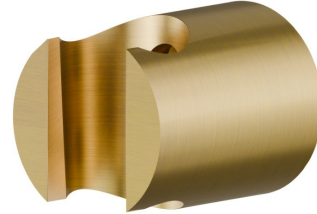

69697X.59.097

Stainless steel fixed wall shower holder - finish PVD Brushed Gold

FEATURES

Material	Stainless Steel
Installation	Wall mounted

TECHNICAL DRAWING

69697X.59.097

Stainless steel fixed wall shower holder - finish PVD Brushed Gold

AVAILABLE FINISHES

59.097

PVD Brushed Gold

50.050

finish Stainless Steel

59.064

finish PVD Brushed Gun Metal

59.067

finish PVD Brushed Copper Bronze

59.098

finish PVD Brushed Pale Gold