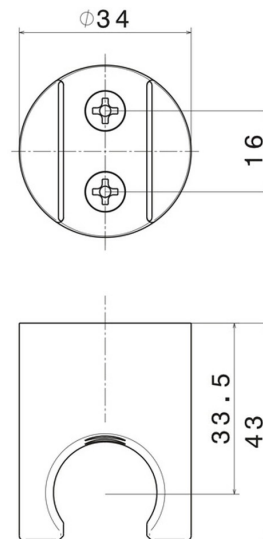

69697X.59.097

Stainless steel fixed wall shower holder - finish PVD Brushed Gold

FEATURES

Material	Stainless Steel
Installation	Wall mounted

TECHNICAL DRAWING

69697X.59.097

Stainless steel fixed wall shower holder - finish PVD Brushed Gold