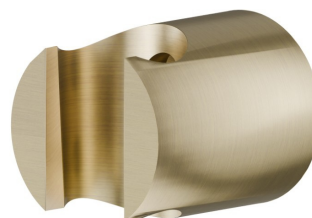

## 69697X.59.098

Stainless steel fixed wall shower holder - finish PVD Brushed Pale Gold

PVD Brushed Pale Gold

### FEATURES

---

Material	<b>Stainless Steel</b>
Installation	<b>Wall mounted</b>

### TECHNICAL DRAWING

---

**69697X.59.098**

Stainless steel fixed wall shower holder - finish PVD Brushed Pale Gold

#### AVAILABLE FINISHES

---

**59.098**

PVD Brushed Pale Gold

**50.050**

finish Stainless Steel

**59.064**

finish PVD Brushed Gun Metal