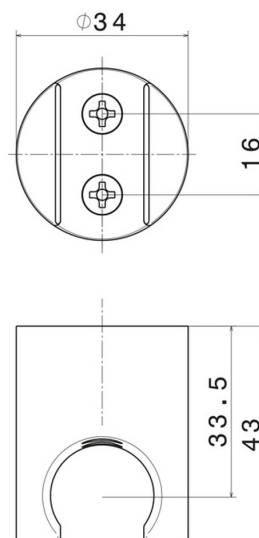

## 69697X.59.098

Stainless steel fixed wall shower holder - finish PVD Brushed Pale Gold

PVD Brushed Pale Gold

### TECHNICAL DRAWING

---

**69697X.59.098**

Stainless steel fixed wall shower holder - finish PVD Brushed Pale Gold