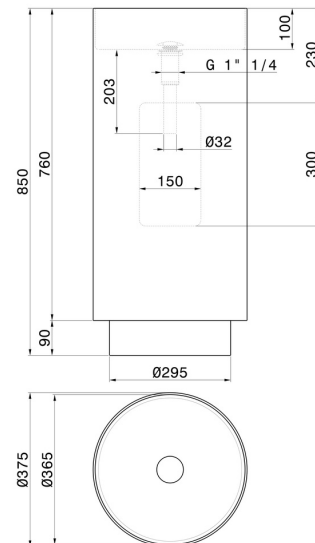

SOLO STEEL

72302X.50.050

Stainless steel freestanding washbasin with wall installation and complete of press-button drain. Floor fixing kit included - finish Stainless Steel

Telescopic checking trap and flexible included . To combine with stainless steel checking trap art. 244X

Stainless Steel

FEATURES

Material	Stainless Steel
Installation	Floor mounted
Waste / Drain set	With waste set

TECHNICAL DRAWING

SOLO STEEL

72302X.50.050

Stainless steel freestanding washbasin with wall installation and complete of press-button drain.
Floor fixing kit included - finish Stainless Steel