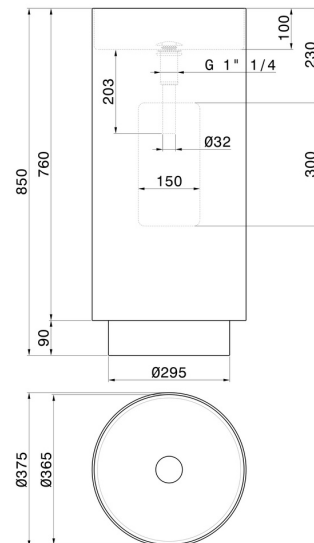

SOLO STEEL

72302X.59.064

Stainless steel freestanding washbasin with wall installation and complete of press-button drain. Floor fixing kit included - finish PVD Brushed Gun Metal

Telescopic checking trap and flexible included . To combine with stainless steel checking trap art. 244X

PVD Brushed Gun Metal

FEATURES

Material	Stainless Steel
Installation	Floor mounted
Waste / Drain set	With waste set

TECHNICAL DRAWING

SOLO STEEL

72302X.59.064

Stainless steel freestanding washbasin with wall installation and complete of press-button drain.
Floor fixing kit included - finish PVD Brushed Gun Metal