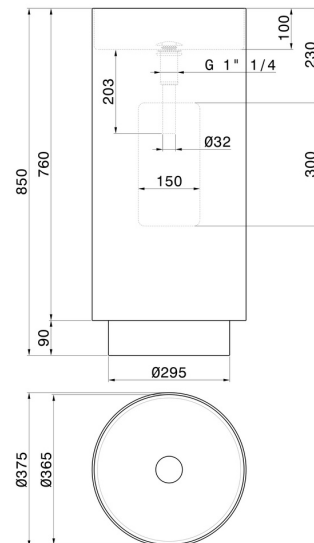

SOLO STEEL

72302X.59.067

Stainless steel freestanding washbasin with wall installation and complete of press-button drain. Floor fixing kit included - finish PVD Brushed Copper Bronze

Telescopic checking trap and flexible included . To combine with stainless steel checking trap art. 244X

PVD Brushed Copper Bronze

FEATURES

Material	Stainless Steel
Installation	Floor mounted
Waste / Drain set	With waste set

TECHNICAL DRAWING

SOLO STEEL

72302X.59.067

Stainless steel freestanding washbasin with wall installation and complete of press-button drain.
Floor fixing kit included - finish PVD Brushed Copper Bronze