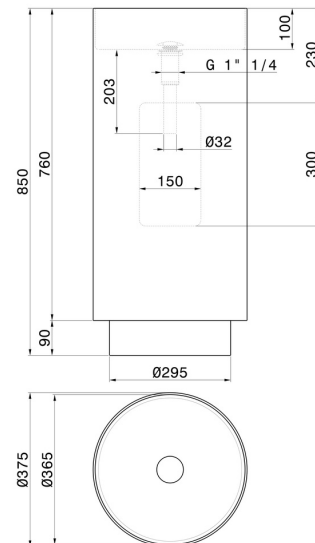

SOLO STEEL

72302X.59.097

Stainless steel freestanding washbasin with wall installation and complete of press-button drain. Floor fixing kit included - finish PVD Brushed Gold

Telescopic checking trap and flexible included . To combine with stainless steel checking trap art. 244X

PVD Brushed Gold

FEATURES

Material	Stainless Steel
Installation	Floor mounted
Waste / Drain set	With waste set

TECHNICAL DRAWING

SOLO STEEL

72302X.59.097

Stainless steel freestanding washbasin with wall installation and complete of press-button drain.
Floor fixing kit included - finish PVD Brushed Gold