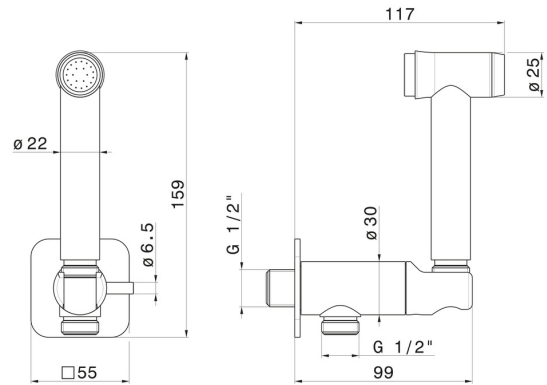

69644X.59.067

Stainless steel handspray for WC with on/off lever, cold water multi-functional jet - finish PVD Brushed Copper Bronze

PVD Brushed Copper Bronze

FEATURES

Material	Stainless Steel
Installation	Wall mounted
Control type	Single lever
Water mixing	Mechanical

TECHNICAL DRAWING

69644X.59.067

Stainless steel handspray for WC with on/off lever, cold water multi-functional jet - finish PVD Brushed Copper Bronze

AVAILABLE FINISHES

59.067

PVD Brushed Copper Bronze

50.050