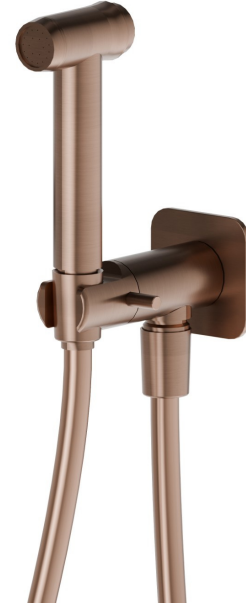

69644X.59.067

Stainless steel handspray for WC with on/off lever, cold water multi-functional jet - finish PVD Brushed Copper Bronze

PVD Brushed Copper Bronze

FEATURES

Material	Stainless Steel
Installation	Wall mounted
Control type	Single lever
Water mixing	Mechanical

TECHNICAL DRAWING

69644X.59.067

Stainless steel handspray for WC with on/off lever, cold water multi-functional jet - finish PVD Brushed Copper Bronze

AVAILABLE FINISHES

59.067

PVD Brushed Copper Bronze

50.050

finish Stainless Steel

59.064

finish PVD Brushed Gun Metal

59.097

finish PVD Brushed Gold

59.098

finish PVD Brushed Pale Gold