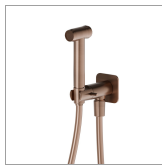

69644X.59.067

Stainless steel handspray for WC with on/off lever, cold water multi-functional jet - finish PVD Brushed Copper Bronze

PVD Brushed Copper Bronze

FEATURES

Material	Stainless Steel
Installation	Wall mounted
Control type	Single lever
Water mixing	Mechanical

TECHNICAL DRAWING

69644X.59.067

Stainless steel handspray for WC with on/off lever, cold water multi-functional jet - finish PVD Brushed Copper Bronze

AVAILABLE FINISHES

59.067

PVD Brushed Copper Bronze

50.050

finish Stainless Steel

59.064

finish PVD Brushed Gun Metal

59.097

finish PVD Brushed Gold

59.098

finish PVD Brushed Pale Gold