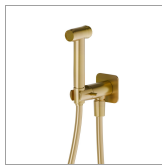

**69644X.59.097**

Stainless steel handspray for WC with on/off lever, cold water multi-functional jet - finish PVD Brushed Gold

**FEATURES**

Material	<b>Stainless Steel</b>
Installation	<b>Wall mounted</b>
Control type	<b>Single lever</b>
Water mixing	<b>Mechanical</b>

**TECHNICAL DRAWING**

**69644X.59.097**

Stainless steel handspray for WC with on/off lever, cold water multi-functional jet - finish PVD Brushed Gold

#### AVAILABLE FINISHES

---

**59.097**

PVD Brushed Gold

**50.050**

finish Stainless Steel

**59.064**

finish PVD Brushed Gun Metal