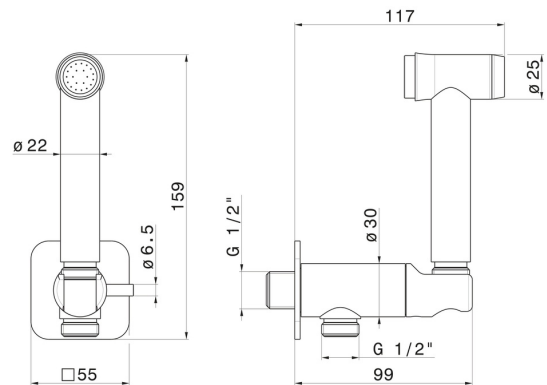

**69644X.59.097**

Stainless steel handspray for WC with on/off lever, cold water multi-functional jet - finish PVD Brushed Gold

**FEATURES**

Material	<b>Stainless Steel</b>
Installation	<b>Wall mounted</b>
Control type	<b>Single lever</b>
Water mixing	<b>Mechanical</b>

**TECHNICAL DRAWING**

**69644X.59.097**

Stainless steel handspray for WC with on/off lever, cold water multi-functional jet - finish PVD Brushed Gold