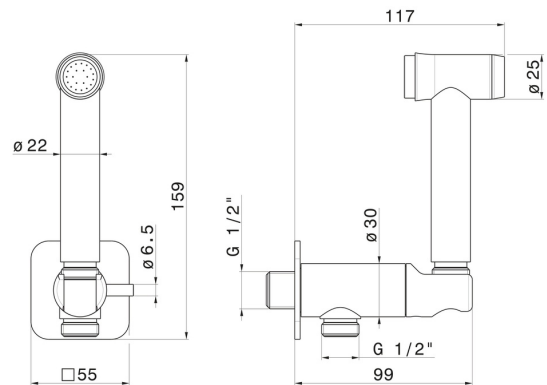

69644X.59.098

Stainless steel handspray for WC with on/off lever, cold water multi-functional jet - finish PVD Brushed Pale Gold

FEATURES

Material	Stainless Steel
Installation	Wall mounted
Control type	Single lever
Water mixing	Mechanical

TECHNICAL DRAWING

69644X.59.098

Stainless steel handspray for WC with on/off lever, cold water multi-functional jet - finish PVD Brushed Pale Gold

AVAILABLE FINISHES

59.098

PVD Brushed Pale Gold

50.050

finish Stainless Steel