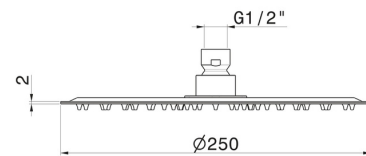

29392X.50.050

Stainless steel head shower, raining jet H. 2 mm. \varnothing 250 mm -
finish Stainless Steel

Stainless Steel

FEATURES

Material	Stainless Steel
Installation	Ceiling-mounted
Spray modes / Jets	Raining jet

TECHNICAL DRAWING

29392X.50.050

Stainless steel head shower, raining jet H. 2 mm. ø 250 mm - finish Stainless Steel

AVAILABLE FINISHES

50.050

Stainless Steel

59.064

finish PVD Brushed Gun Metal