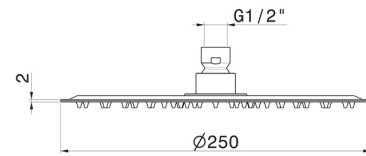

## 29392X.59.064

Stainless steel head shower, raining jet H. 2 mm.  $\varnothing$  250 mm -  
finish PVD Brushed Gun Metal

PVD Brushed Gun Metal

### TECHNICAL DRAWING

---

**29392X.59.064**

Stainless steel head shower, raining jet H. 2 mm. ø 250 mm - finish PVD Brushed Gun Metal