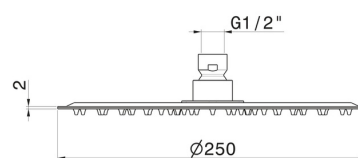

29392X.59.067

Stainless steel head shower, raining jet H. 2 mm. ø 250 mm -
finish PVD Brushed Copper Bronze

PVD Brushed Copper Bronze

FEATURES

Material	Stainless Steel
Installation	Ceiling-mounted
Spray modes / Jets	Raining jet

TECHNICAL DRAWING

29392X.59.067

Stainless steel head shower, raining jet H. 2 mm. ø 250 mm - finish PVD Brushed Copper Bronze

AVAILABLE FINISHES

59.067

PVD Brushed Copper Bronze

50.050

finish Stainless Steel