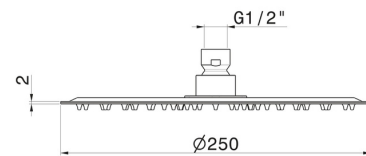

## 29392X.59.097

Stainless steel head shower, raining jet H. 2 mm.  $\varnothing$  250 mm -  
finish PVD Brushed Gold

PVD Brushed Gold

### TECHNICAL DRAWING

---

**29392X.59.097**

Stainless steel head shower, raining jet H. 2 mm. ø 250 mm - finish PVD Brushed Gold