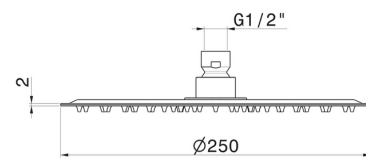

29392X.59.098

Stainless steel head shower, raining jet H. 2 mm. \varnothing 250 mm -
finish PVD Brushed Pale Gold

PVD Brushed Pale Gold

FEATURES

Material	Stainless Steel
Installation	Ceiling-mounted
Spray modes / Jets	Raining jet

TECHNICAL DRAWING

29392X.59.098

Stainless steel head shower, raining jet H. 2 mm. ø 250 mm - finish PVD Brushed Pale Gold

AVAILABLE FINISHES

59.098

PVD Brushed Pale Gold

50.050

finish Stainless Steel