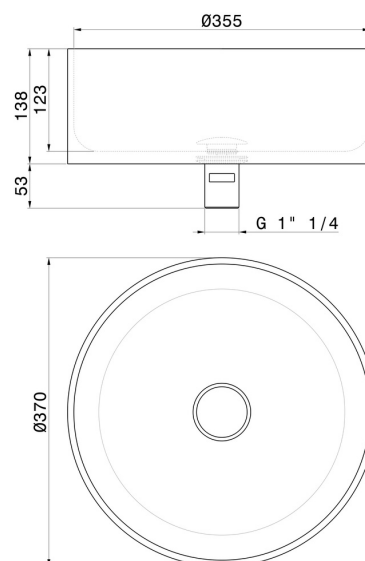

## 72301X.50.050

Stainless steel lay on washbasin complete of press-button drain - finish Stainless Steel

Checking trap for basin not included. To combine with stainless steel checking trap art. 244X

Stainless Steel

### TECHNICAL DRAWING

---

**SOLO STEEL**

**72301X.50.050**

Stainless steel lay on washbasin complete of press-button drain - finish Stainless Steel

**AVAILABLE FINISHES**

---

**50.050**