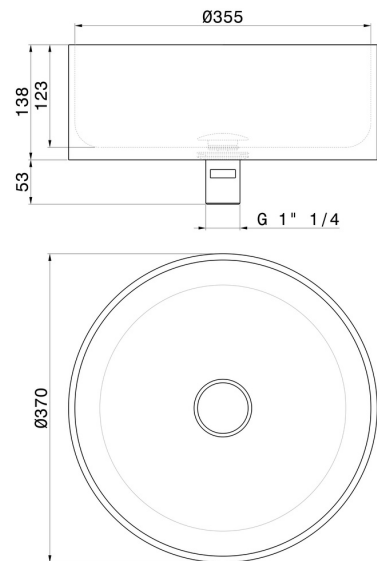

### TECHNICAL DRAWING

---

**SOLO STEEL**

**72301X.59.064**

Stainless steel lay on washbasin complete of press-button drain - finish PVD Brushed Gun Metal

**AVAILABLE FINISHES**

---

**59.064**