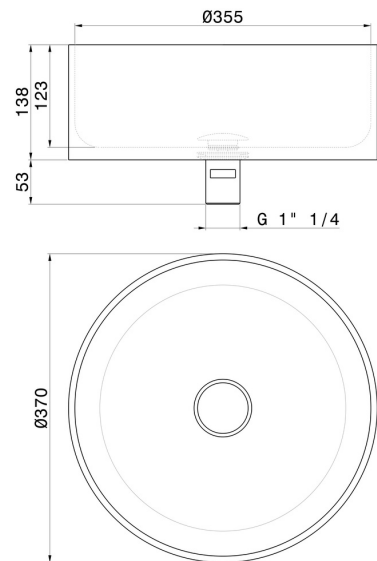

# SOLO STEEL

**72301X.59.067**

Stainless steel lay on washbasin complete of press-button drain - finish PVD Brushed Copper Bronze

Checking trap for basin not included. To combine with stainless steel checking trap art. 244X

## TECHNICAL DRAWING

**SOLO STEEL**

**72301X.59.067**

Stainless steel lay on washbasin complete of press-button drain - finish PVD Brushed Copper Bronze

**AVAILABLE FINISHES**

---

**59.067**

PVD Brushed Copper Bronze