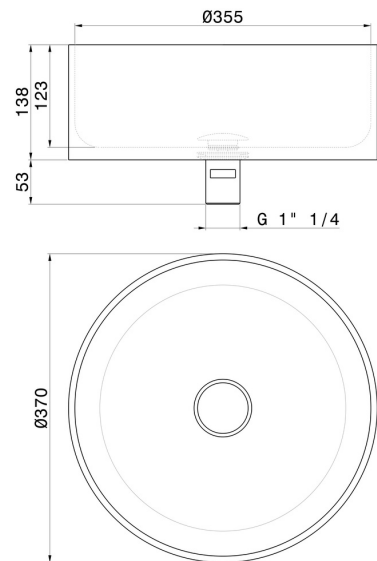

# SOLO STEEL

**72301X.59.097**

Stainless steel lay on washbasin complete of press-button drain - finish PVD Brushed Gold

Checking trap for basin not included. To combine with stainless steel checking trap art. 244X

## TECHNICAL DRAWING

**SOLO STEEL**

**72301X.59.097**

Stainless steel lay on washbasin complete of press-button drain - finish PVD Brushed Gold

**AVAILABLE FINISHES**

---

**59.097**

PVD Brushed Gold