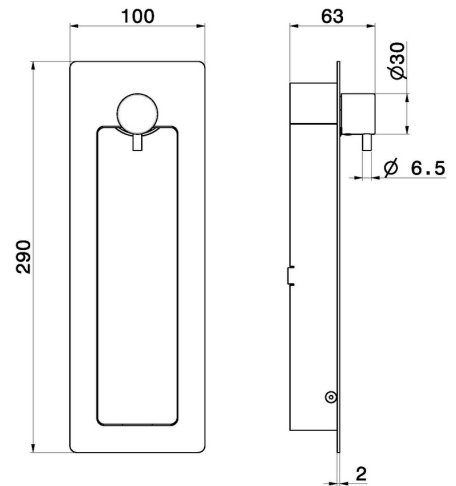

69646EX.50.050

Stainless steel shut off - finish Stainless Steel

External part, with multi-functional water spray jet, on/off tap and optional safety drain.

Stainless Steel

FEATURES

Material	Stainless Steel
Technology	Save Water
Installation	Wall concealed part
Control type	Single lever
Water mixing	Mechanical
Required for installation	<u>8821.00.000</u>

TECHNICAL DRAWING

 **AR Preview**
try it in your home

More Details
on our [website](#)

69646EX.50.050

Stainless steel shut off - finish Stainless Steel

AVAILABLE FINISHES

50.050

Stainless Steel