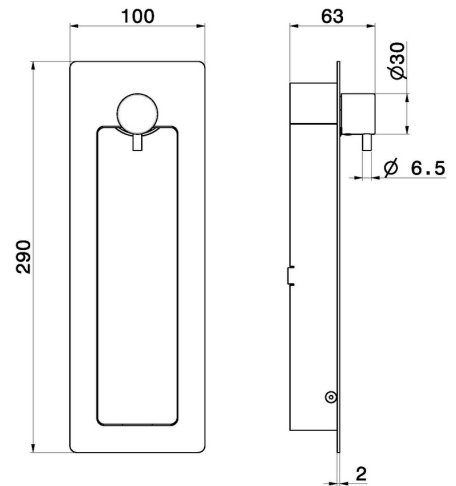

## 69646EX.59.064

Stainless steel shut off - finish PVD Brushed Gun Metal

External part, with multi-functional water spray jet, on/off tap and optional safety drain.

PVD Brushed Gun Metal

### FEATURES

Material	<b>Stainless Steel</b>
Technology	<b>Save Water</b>
Installation	<b>Wall concealed part</b>
Control type	<b>Single lever</b>
Water mixing	<b>Mechanical</b>
Required for installation	<b><u>8821.00.000</u></b>

### TECHNICAL DRAWING

**69646EX.59.064**

Stainless steel shut off - finish PVD Brushed Gun Metal