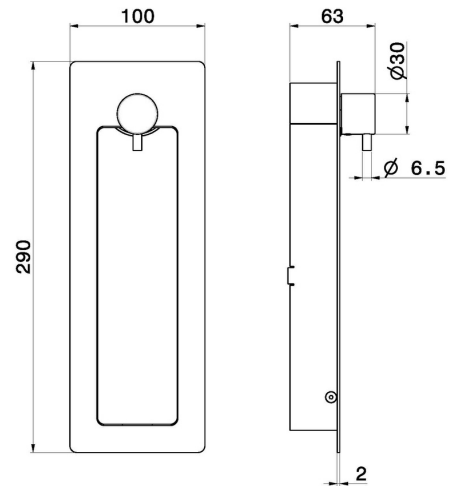

69646EX.59.067

Stainless steel shut off - finish PVD Brushed Copper Bronze

External part, with multi-functional water spray jet, on/off tap and optional safety drain.

PVD Brushed Copper Bronze

FEATURES

Material	Stainless Steel
Technology	Save Water
Installation	Wall concealed part
Control type	Single lever
Water mixing	Mechanical
Required for installation	<u>8821.00.000</u>

TECHNICAL DRAWING

69646EX.59.067

Stainless steel shut off - finish PVD Brushed Copper Bronze

AVAILABLE FINISHES

59.067

PVD Brushed Copper Bronze

50.050

finish Stainless Steel