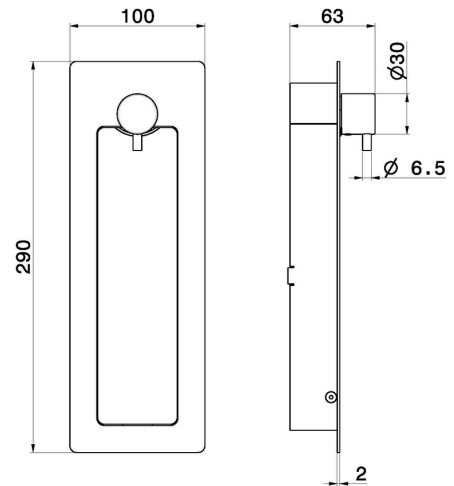

69646EX.59.097

Stainless steel shut off - finish PVD Brushed Gold

External part, with multi-functional water spray jet, on/off tap and optional safety drain.

FEATURES

Material	Stainless Steel
Technology	Save Water
Installation	Wall concealed part
Control type	Single lever
Water mixing	Mechanical
Required for installation	<u>8821.00.000</u>

TECHNICAL DRAWING

69646EX.59.097

Stainless steel shut off - finish PVD Brushed Gold

AVAILABLE FINISHES

59.097

PVD Brushed Gold

50.050

finish Stainless Steel