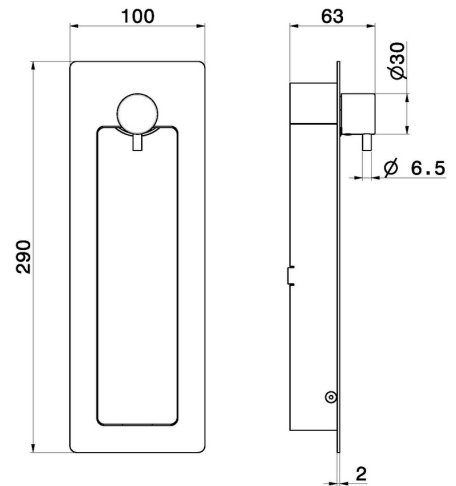

69646EX.59.098

Stainless steel shut off - finish PVD Brushed Pale Gold

External part, with multi-functional water spray jet, on/off tap and optional safety drain.

PVD Brushed Pale Gold

FEATURES

Material	Stainless Steel
Technology	Save Water
Installation	Wall concealed part
Control type	Single lever
Water mixing	Mechanical
Required for installation	<u>8821.00.000</u>

TECHNICAL DRAWING

69646EX.59.098

Stainless steel shut off - finish PVD Brushed Pale Gold

AVAILABLE FINISHES

59.098

PVD Brushed Pale Gold

50.050

finish Stainless Steel