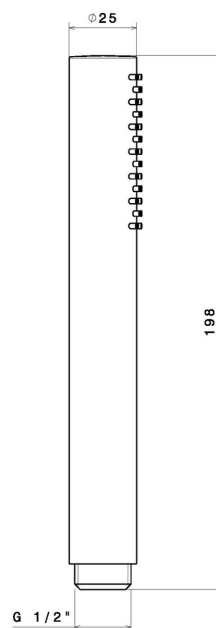

## 29415X.50.050

Stainless steel single-jet hand shower - finish Stainless Steel

Stainless Steel

### TECHNICAL DRAWING

---

AR Preview  
try it in your home

More Details  
on our [website](#)

**29415X.50.050**

Stainless steel single-jet hand shower - finish Stainless Steel