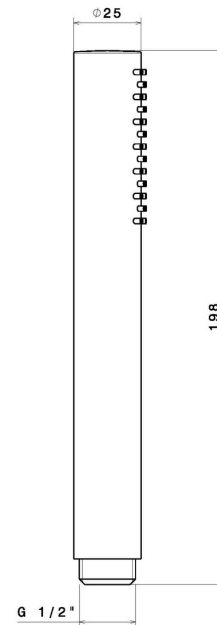

29415X.59.064

Stainless steel single-jet hand shower - finish PVD Brushed Gun Metal

PVD Brushed Gun Metal

FEATURES

Material

Brass

Spray modes / Jets

Single-jet

TECHNICAL DRAWING

29415X.59.064

Stainless steel single-jet hand shower - finish PVD Brushed Gun Metal

AVAILABLE FINISHES

59.064

PVD Brushed Gun Metal

50.050

finish Stainless Steel