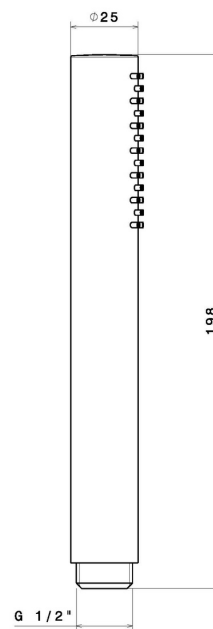

29415X.59.067

Stainless steel single-jet hand shower - finish PVD Brushed Copper Bronze

PVD Brushed Copper Bronze

FEATURES

Material

Brass

Spray modes / Jets

Single-jet

TECHNICAL DRAWING

29415X.59.067

Stainless steel single-jet hand shower - finish PVD Brushed Copper Bronze

AVAILABLE FINISHES

59.067

PVD Brushed Copper Bronze

50.050

finish Stainless Steel