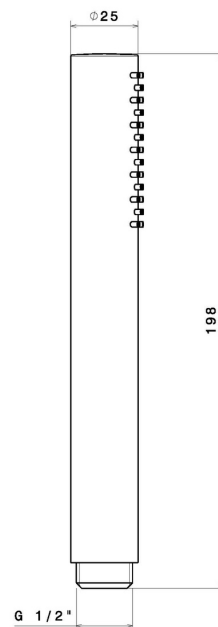

## 29415X.59.097

Stainless steel single-jet hand shower - finish PVD Brushed Gold

PVD Brushed Gold

### TECHNICAL DRAWING

---

**29415X.59.097**

Stainless steel single-jet hand shower - finish PVD Brushed Gold