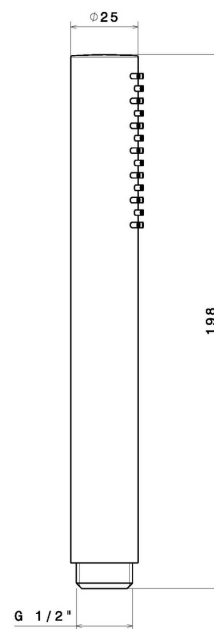

## 29415X.59.098

Stainless steel single-jet hand shower - finish PVD Brushed Pale Gold

PVD Brushed Pale Gold

### TECHNICAL DRAWING

---

**29415X.59.098**

Stainless steel single-jet hand shower - finish PVD Brushed Pale Gold