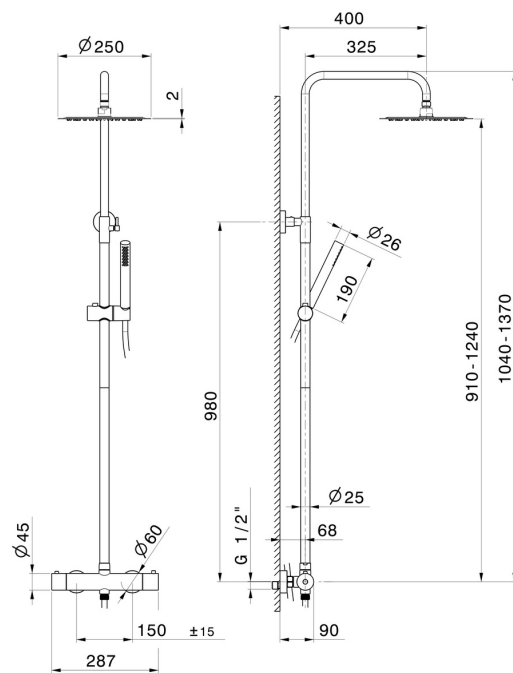

## 69650X.50.050

Stainless steel telescopic shower column with exposed thermostatic mixer complete of diverter, head shower and hand shower set - finish Stainless Steel

SAVE WATER

Stainless Steel

### FEATURES

Material	<b>Stainless Steel</b>
Technology	<b>Save Water</b>
Installation	<b>Wall mounted</b>
Control type	<b>Single lever</b>
Diverter type	<b>Mechanic diverter</b>
Water mixing	<b>Thermostatic</b>

### TECHNICAL DRAWING

AR Preview  
try it in your home

More Details  
on our [website](#)

**69650X.50.050**

Stainless steel telescopic shower column with exposed thermostatic mixer complete of diverter, head shower and hand shower set - finish Stainless Steel