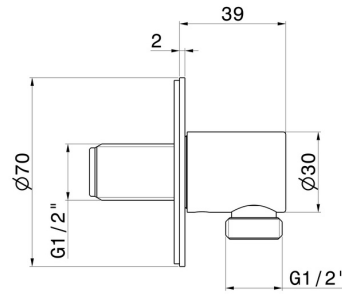

69699X.59.064

Stainless steel wall union - finish PVD Brushed Gun Metal

PVD Brushed Gun Metal

FEATURES

Material	Stainless Steel
Installation	Wall mounted

TECHNICAL DRAWING

69699X.59.064

Stainless steel wall union - finish PVD Brushed Gun Metal