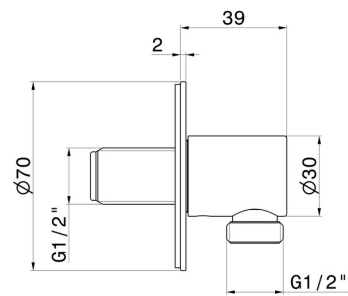

69699X.59.067

Stainless steel wall union - finish PVD Brushed Copper Bronze

PVD Brushed Copper Bronze

FEATURES

Material	Stainless Steel
Installation	Wall mounted

TECHNICAL DRAWING

69699X.59.067

Stainless steel wall union - finish PVD Brushed Copper Bronze