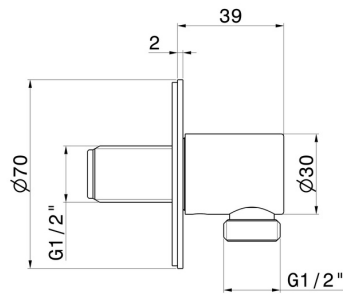

69699X.59.097

Stainless steel wall union - finish PVD Brushed Gold

PVD Brushed Gold

FEATURES

Material	Stainless Steel
Installation	Wall mounted

TECHNICAL DRAWING

69699X.59.097

Stainless steel wall union - finish PVD Brushed Gold