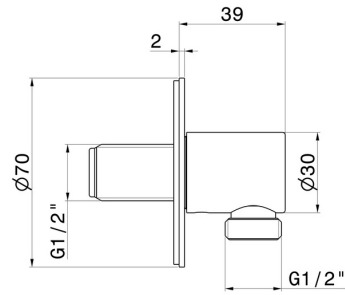

69699X.59.098

Stainless steel wall union - finish PVD Brushed Pale Gold

PVD Brushed Pale Gold

FEATURES

Material	Stainless Steel
Installation	Wall mounted

TECHNICAL DRAWING

69699X.59.098

Stainless steel wall union - finish PVD Brushed Pale Gold