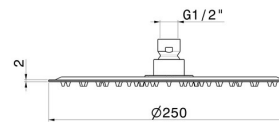

27027.01.093

Steel head shower, raining jet. H. 2 mm. \varnothing 250 mm - finish
Matt Black

FEATURES

Material	Stainless Steel
Technology	Save Water
Installation	Ceiling-mounted
Spray modes / jets	Raining jet

TECHNICAL DRAWING

27027.01.093

Steel head shower, raining jet. H. 2 mm. ø 250 mm - finish Matt Black

AVAILABLE FINISHES

01.093

Matt Black

21.018

finish Chrome