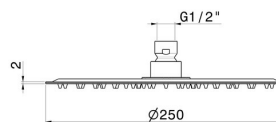

## 27027.21.018

Steel head shower, raining jet. H. 2 mm.  $\varnothing$  250 mm - finish Chrome

### TECHNICAL DRAWING

---

**27027.21.018**

Steel head shower, raining jet. H. 2 mm. ø 250 mm - finish Chrome

**AVAILABLE FINISHES**

---

**21.018**

Chrome