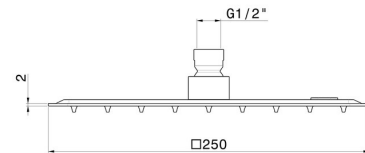

22391.01.093

Steel head shower, raining jet H. 2 mm. 250x250 mm - finish
Matt Black

FEATURES

Material	Stainless Steel
Technology	Save Water
Installation	Ceiling-mounted
Spray modes / jets	Raining jet

TECHNICAL DRAWING

22391.01.093

Steel head shower, raining jet H. 2 mm. 250x250 mm - finish Matt Black

AVAILABLE FINISHES

01.093

Matt Black

21.018

finish Chrome