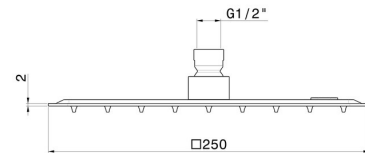

## 22391.21.018

Steel head shower, raining jet H. 2 mm. 250x250 mm - finish Chrome

Chrome

### TECHNICAL DRAWING

---

**22391.21.018**

Steel head shower, raining jet H. 2 mm. 250x250 mm - finish Chrome

**AVAILABLE FINISHES**

---

**21.018**

Chrome