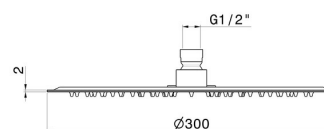

26529.01.093

Steel head shower, raining jet H. 2 mm. ø 300 mm - finish Matt Black

FEATURES

Material	Stainless Steel
Installation	Ceiling-mounted
Spray modes / Jets	Raining jet

TECHNICAL DRAWING

26529.01.093

Steel head shower, raining jet H. 2 mm. ø 300 mm - finish Matt Black

AVAILABLE FINISHES

01.093

Matt Black

21.018

finish Chrome