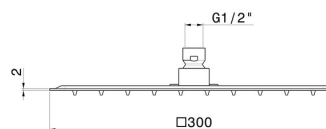

26531.01.093

Steel head shower, raining jet H. 2 mm. 300x300 mm - finish
Matt Black

FEATURES

Material	Stainless Steel
Installation	Ceiling-mounted
Spray modes / Jets	Raining jet

TECHNICAL DRAWING

26531.01.093

Steel head shower, raining jet H. 2 mm. 300x300 mm - finish Matt Black

AVAILABLE FINISHES

01.093

Matt Black

21.018

finish Chrome