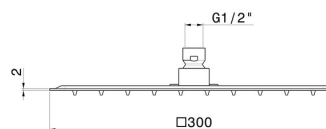

26531.21.018

Steel head shower, raining jet H. 2 mm. 300x300 mm - finish Chrome

FEATURES

Material	Stainless Steel
Installation	Ceiling-mounted
Spray modes / Jets	Raining jet

TECHNICAL DRAWING

26531.21.018

Steel head shower, raining jet H. 2 mm. 300x300 mm - finish Chrome