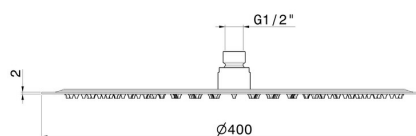

26530.21.018

Steel head shower, raining jet H. 2 mm. \varnothing 400 mm - finish Chrome

Chrome

FEATURES

Material	Stainless Steel
Installation	Ceiling-mounted
Spray modes / Jets	Raining jet

TECHNICAL DRAWING

26530.21.018

Steel head shower, raining jet H. 2 mm. ø 400 mm - finish Chrome

AVAILABLE FINISHES

21.018

Chrome

01.093

finish Matt Black