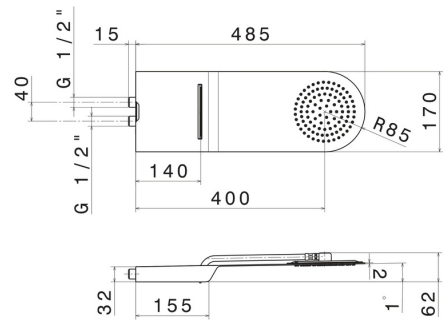

139.01.014

Steel wall-mounted round head shower with raining jet and waterfall jet - finish Matt White

FEATURES

- | | |
|--------------------|------------------------------------|
| Material | Stainless Steel |
| Installation | Ceiling-mounted |
| Spray modes / Jets | Raining jet - Waterfall jet |

TECHNICAL DRAWING

139.01.014

Steel wall-mounted round head shower with raining jet and waterfall jet - finish Matt White

AVAILABLE FINISHES

01.014

Matt White

01.093

finish Matt Black