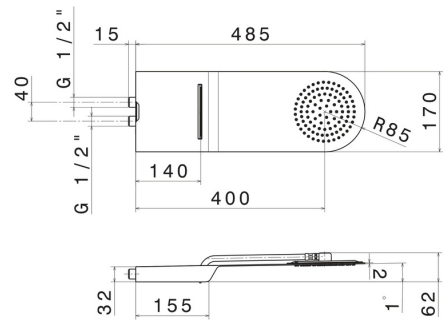

139.01.093

Steel wall-mounted round head shower with raining jet and waterfall jet - finish Matt Black

FEATURES

| | |
|--------------------|------------------------------------|
| Material | Stainless Steel |
| Installation | Ceiling-mounted |
| Spray modes / Jets | Raining jet - Waterfall jet |

TECHNICAL DRAWING

139.01.093

Steel wall-mounted round head shower with raining jet and waterfall jet - finish Matt Black

AVAILABLE FINISHES

01.093

Matt Black

01.014

finish Matt White