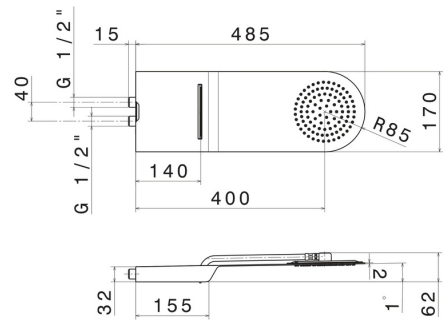

139.21.018

Steel wall-mounted round head shower with raining jet and waterfall jet - finish Chrome

FEATURES

Material	Stainless Steel
Installation	Ceiling-mounted
Spray modes / Jets	Raining jet - Waterfall jet

TECHNICAL DRAWING

139.21.018

Steel wall-mounted round head shower with raining jet and waterfall jet - finish Chrome

AVAILABLE FINISHES

21.018

Chrome

01.014

finish Matt White