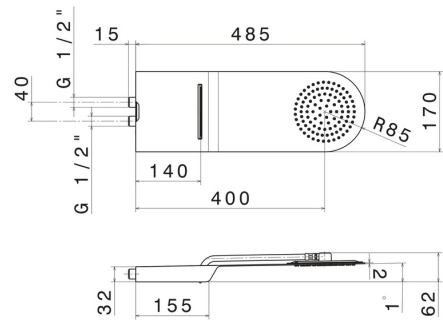

139.47.083

Steel wall-mounted round head shower with raining jet and waterfall jet - finish Groove Bronze

Groove Bronze

FEATURES

- | | |
|--------------------|------------------------------------|
| Material | Stainless Steel |
| Installation | Ceiling-mounted |
| Spray modes / Jets | Raining jet - Waterfall jet |

TECHNICAL DRAWING

139.47.083

Steel wall-mounted round head shower with raining jet and waterfall jet - finish Groove Bronze

AVAILABLE FINISHES

47.083

Groove Bronze

01.014

finish Matt White