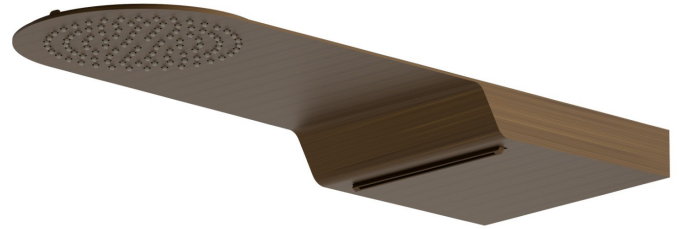

139.47.083

Steel wall-mounted round head shower with raining jet and waterfall jet - finish Groove Bronze

Groove Bronze

FEATURES

- | | |
|--------------------|------------------------------------|
| Material | Stainless Steel |
| Installation | Ceiling-mounted |
| Spray modes / Jets | Raining jet - Waterfall jet |

TECHNICAL DRAWING

139.47.083

Steel wall-mounted round head shower with raining jet and waterfall jet - finish Groove Bronze

AVAILABLE FINISHES

47.083

Groove Bronze

01.014

finish Matt White