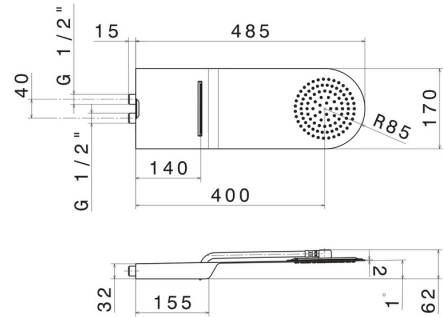

139.50.050

Steel wall-mounted round head shower with raining jet and waterfall jet - finish Stainless Steel

FEATURES

Material	Stainless Steel
Installation	Ceiling-mounted
Spray modes / Jets	Raining jet - Waterfall jet

TECHNICAL DRAWING

139.50.050

Steel wall-mounted round head shower with raining jet and waterfall jet - finish Stainless Steel

AVAILABLE FINISHES

50.050

Stainless Steel

01.014

finish Matt White