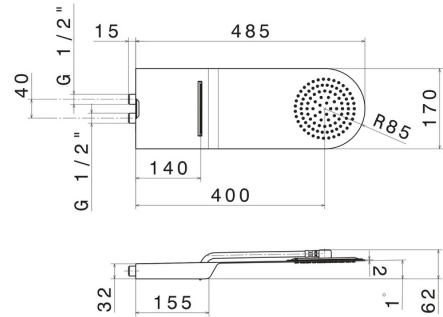

**139.59.066**

Steel wall-mounted round head shower with raining jet and waterfall jet - finish PVD Brushed steel

PVD Brushed steel

**FEATURES**

Material	<b>Stainless Steel</b>
Installation	<b>Ceiling-mounted</b>
Spray modes / Jets	<b>Raining jet - Waterfall jet</b>

**TECHNICAL DRAWING**

**139.59.066**

Steel wall-mounted round head shower with raining jet and waterfall jet - finish PVD Brushed steel