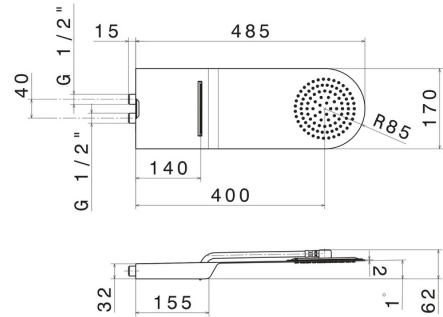

**139.59.067**

Steel wall-mounted round head shower with raining jet and waterfall jet - finish PVD Brushed Copper Bronze

PVD Brushed Copper Bronze

**FEATURES**

Material	<b>Stainless Steel</b>
Installation	<b>Ceiling-mounted</b>
Spray modes / Jets	<b>Raining jet - Waterfall jet</b>

**TECHNICAL DRAWING**

**139.59.067**

Steel wall-mounted round head shower with raining jet and waterfall jet - finish PVD Brushed Copper Bronze